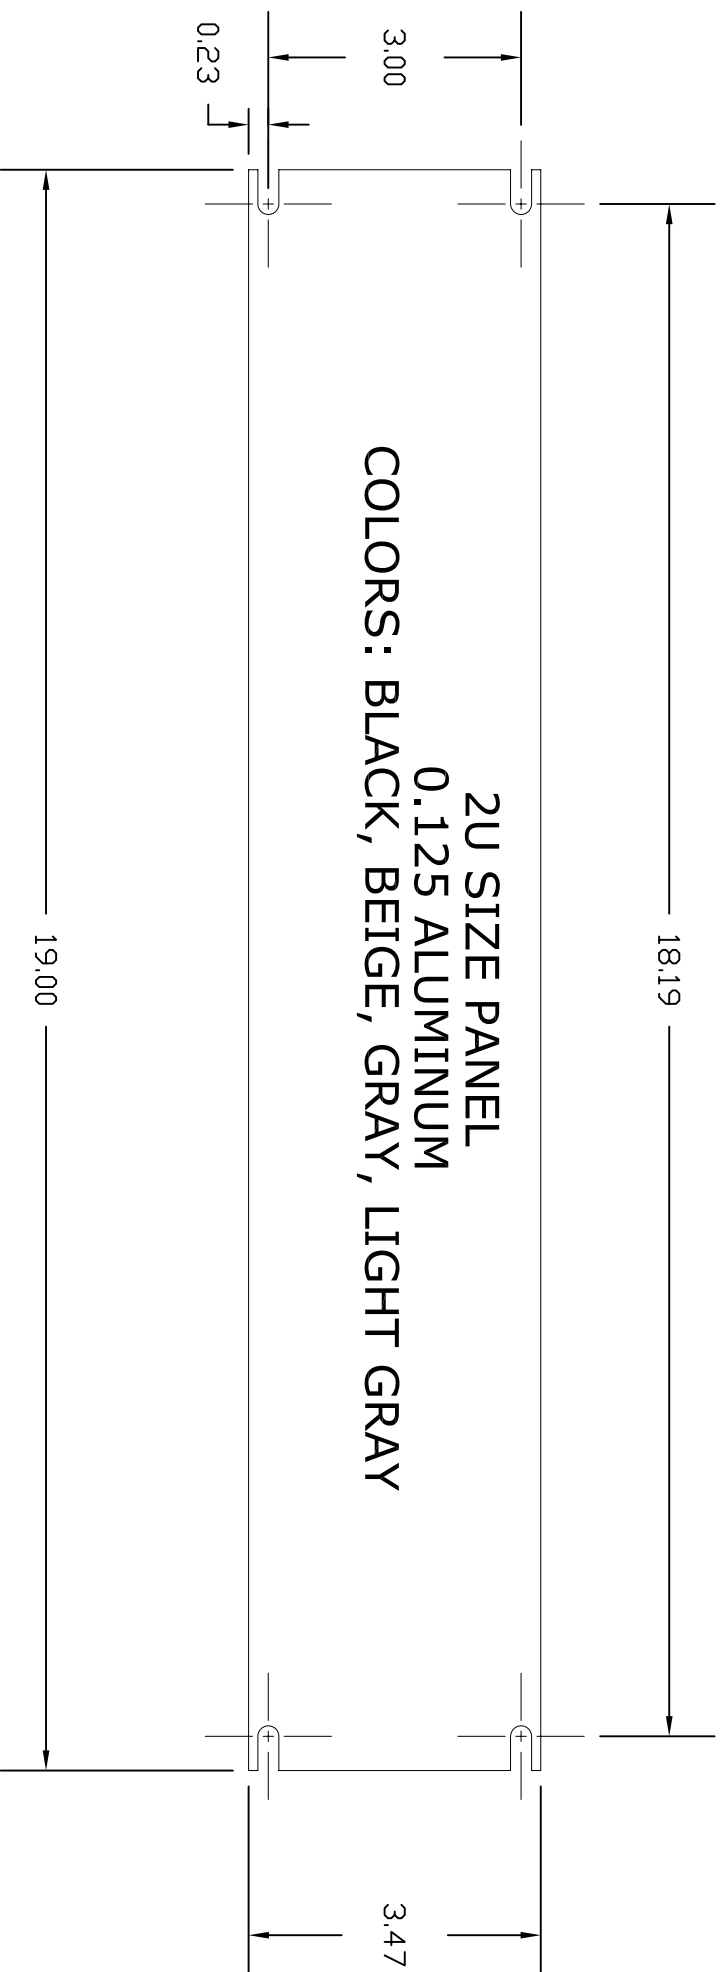

PROTOPLATES. STANDARD 19 INCH PLATES.

2U SIZE PANEL
0.125 ALUMINUM
COLORS: BLACK, BEIGE, GRAY, LIGHT GRAY

www.protoplates.com